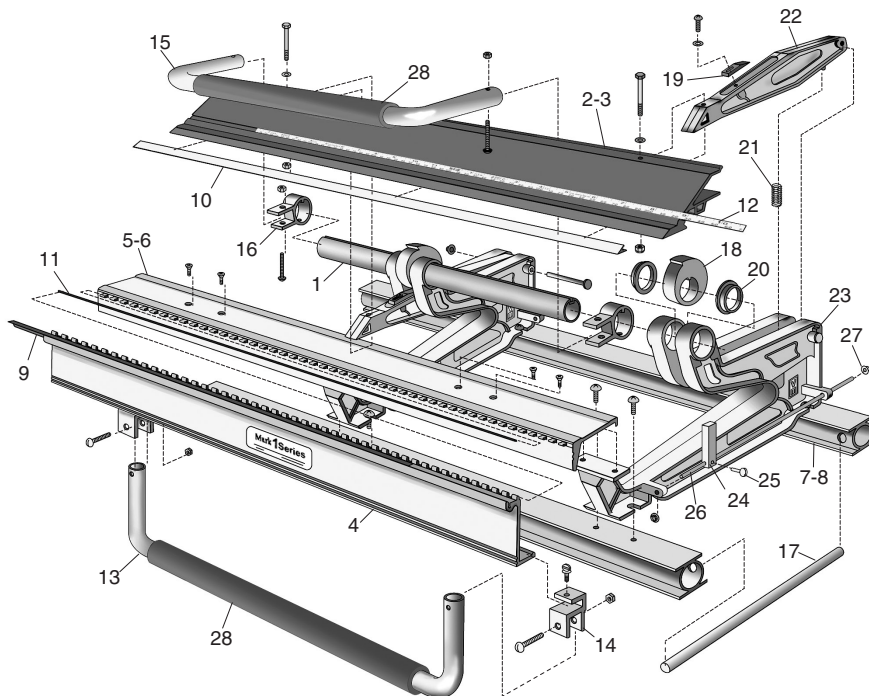

*Can ship via UPS in 2 pcs.

Parts For All Models

Ref	Part Name	P/N
13	Handle, Bending w/Brkts	3969
14	Brackets, Bending Handle (2 ea)	3579
15	Handle, Locking w/Brackets	3970
16	Brackets, Locking Handle (2 ea)	3931
17	Handles, Carrying (2 ea)	3968
18	Cam, Locking	4801
19	Pads, Wedge UHMW (7 ea)	3971
20	Bearings, Cam Tube UHMW (2 ea)	3901
21	Springs, Coil 3/4x1 3/4" (4 ea)	3902
22	Casting, Upper Pivot Arm	4462
23	Casting, Base C Clamp	4461
24-27	Material Stop Assembly (2 ea)	3965
28	Red Grip for Lock/Bend Handle	4464

Optional Accessories

TrimCutter™ 3017	Wheel Kit 3004	UniLeg™ UNL1	TrimFormer™ 3015
Cuts wide range of materials on all Mark Series brakes	Fits All Van Mark Brakes Attaches to one end of Brake Base Rails	Provides stable footing on many Van Mark tools	Add architectural depth to trim work

Tune-Up Kits

Ref	Description	P/N
	Contractor Model	P/N 3966
	Commercial Model	P/N 3967
9	Strip, Red Vinyl Wear (2 ea)	
19	Wedge Pads UHMW	
21	Pivot Arm Spring	
	Screws & Fasteners Package, Misc	

Ref no. 10

How to Identify Stainless Steel Edge

Stainless Steel Edge

50 & 60 Series

Stainless Steel Edge

Power Lock™ Series

VAN MARK PRODUCTS CORPORATION

24145 Industrial Park Drive, Farmington Hills, MI 48335-2864 Michigan 1-248-478-1200

Call Free 1-800-VAN-MARK (1-800-826-6275) Fax Free! 1-888-VAN-MARK (1-888-826-6275)

Web Site: <http://www.van-mark.com>

E-mail: sales@van-mark.com

Note: Price subject to change without notice. Call for current prices before quoting.

Mark I 60 Series

Orders must include model and serial no in order to guarantee correct parts are shipped.

$25.00 minimum order. F.O.B. Farmington Hills, MI.

Payable in U.S. funds only.